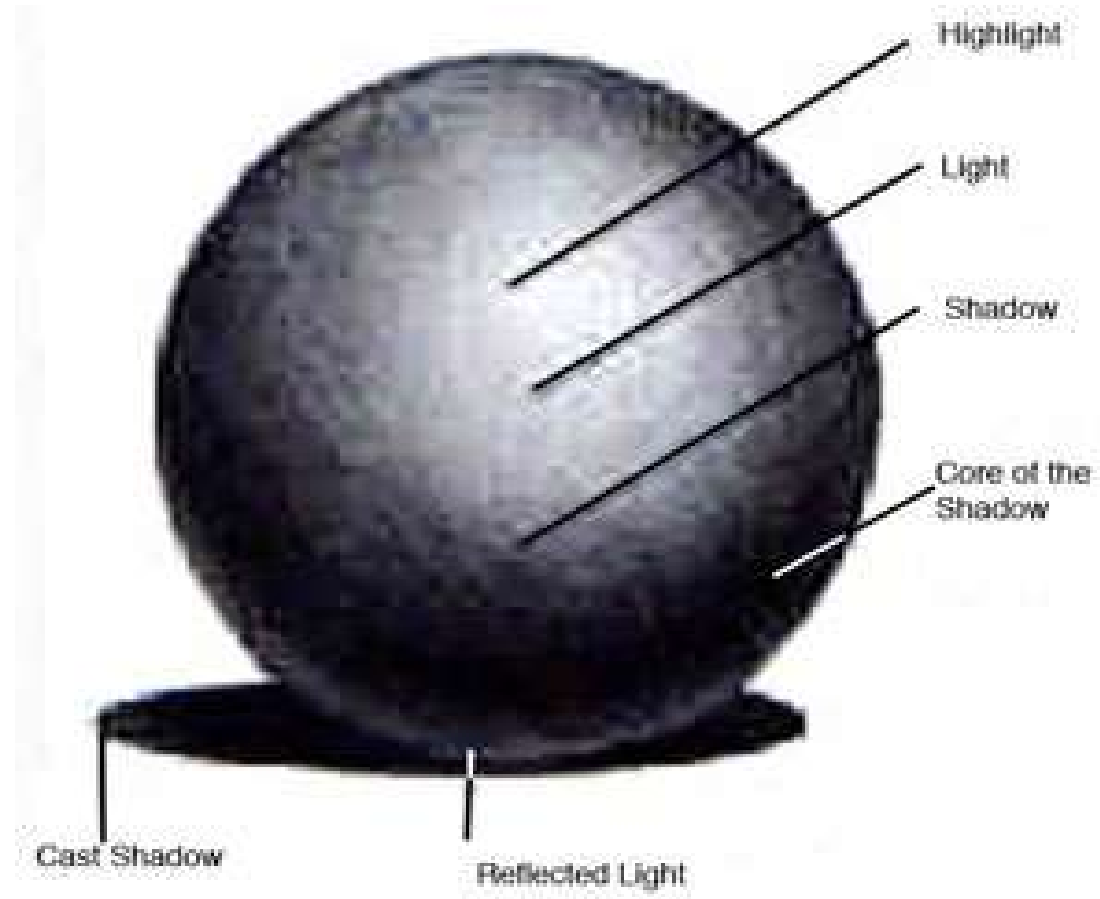

# The value grayscale

**Value** - Element of art associated with the darkness or lightness of a color

**Light source** - area in which light is originating from

**Value scale** - a guide to creating a range of value, good pieces of art have a full range of value

**Tints** - light values

**Shades** - dark values

**Highlights** - areas on an object where light is hitting

**Shadows** - areas on an object where light does not hit

# The terms

**What do you see?**

**The grayscale  
version**

**Examples**

# Light and illusion